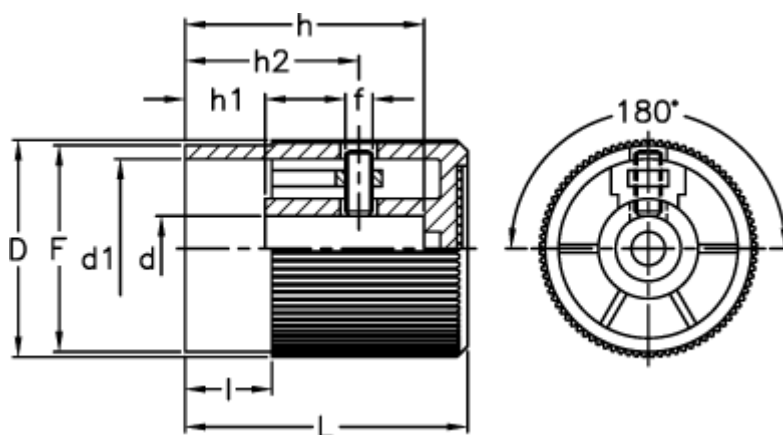

Article number: 2306031311

Description: E+G Knurled grip knob
IZP.40 N-12

Measures

D = 40	l = 16
d1 = 33	L = 52
d H8 = 12	
f = M5	
F = 38	
h = 44	
h1 = 16	
h2 = 32	